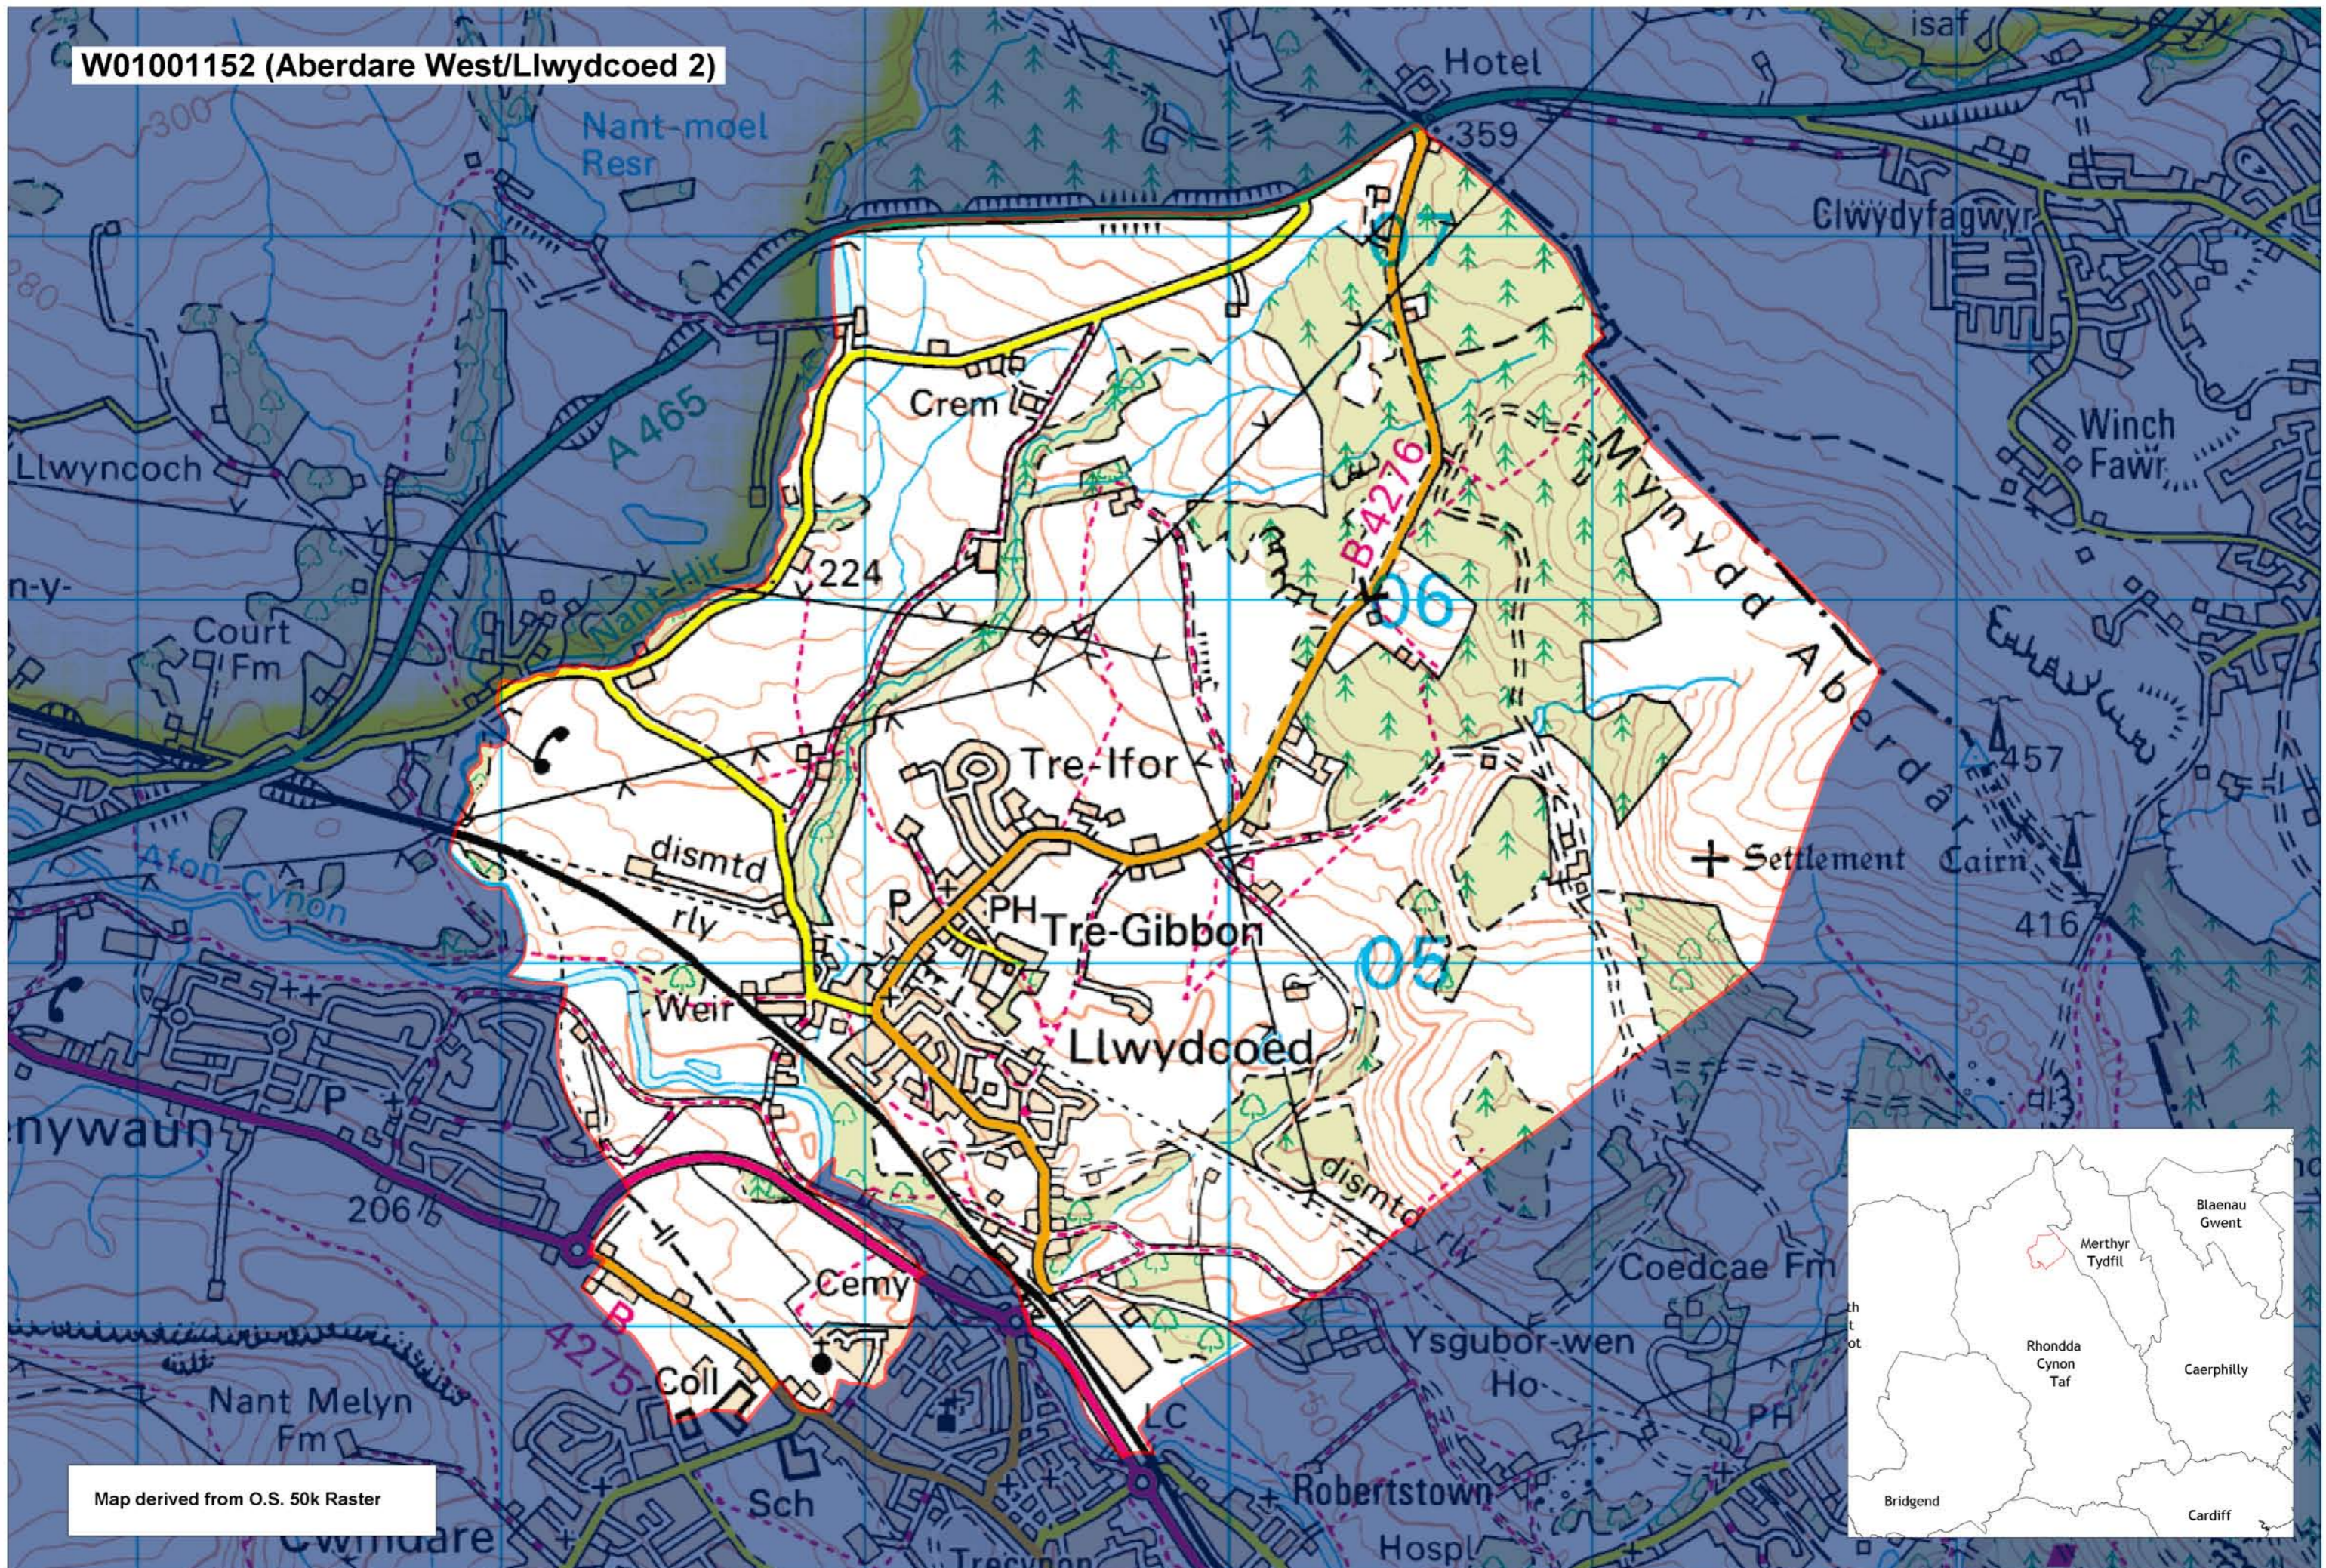

W01001152 (Aberdare West/Llwydcoed 2)

Map derived from O.S. 50k Raster

This map is based upon the Ordnance Survey material with the permission of Ordnance Survey on behalf of The Controller of Her Majesty's Stationery Office. © Crown copyright 2008. Unauthorised reproduction infringes Crown copyright and may lead to prosecution or civil proceedings. Welsh Assembly Government. Licence Number: 100017916. Mae'r map hwn yn seiliedig ar ddeunydd yr Arolwg Ordnans gyda chaniatâd Arolwg Ordnans ar ran Rheolwr Lyfrau Ei Mawrhydi. © Hawffraint y Goron 2008. Mae atgynhyrchu heb ganiatâd yn torri hawffraint y Goron a gall hyn arwain at erlyniad neu achos sifil. Llywodraeth Cynulliad Cymru. Rhif trwydded 100017916.

Produced by Cartographics, Statistical Directorate, Welsh Assembly Government. Cynhyrchwyd gan Cartograffeg, Y Gytarwyddiaeth Ystadegol, Llywodraeth Cynulliad Cymru.